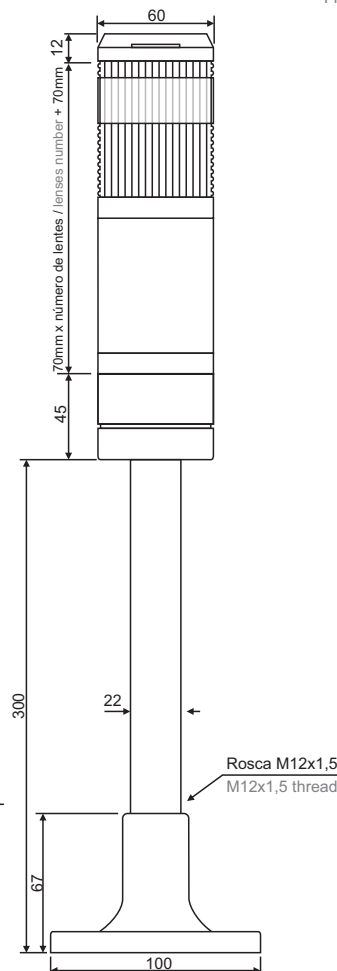

TPSF6

Luz pulsante ou contínua
Flashing or continuous light